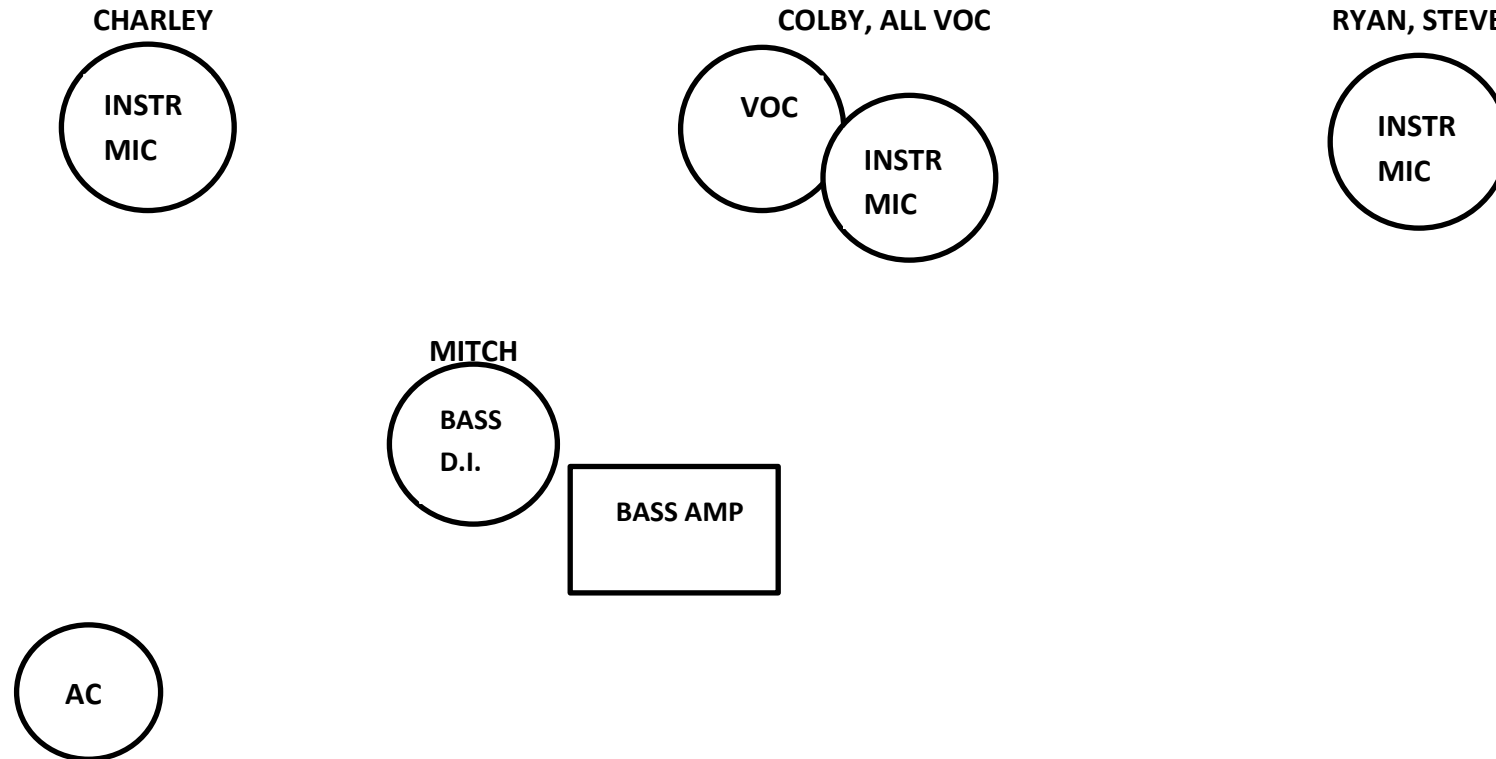

S.L.

FRONT OF HOUSE

S.R.

POSSUMHAW

Charley Eiseman (guitar)

Colby Crehan (voc, guitar)

Ryan Crehan (banjo, harmonica)

Steve Waud (mandolin)

Mitch Barron (upright bass)